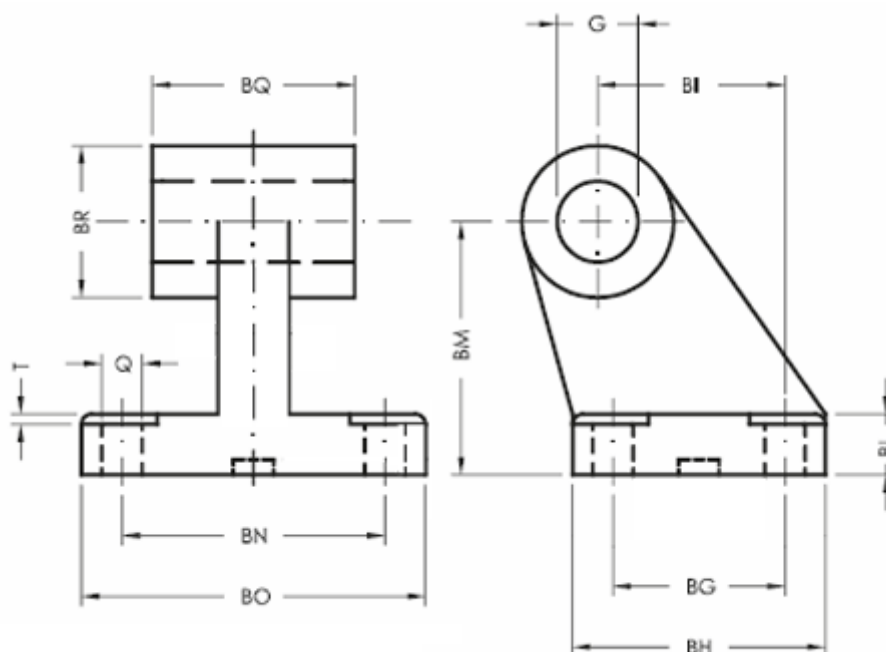

Article number: 587005750

Description: Square joint cetop hinge, type RP107-0057/50  
for 50 mm cylinder

## Measures

BG = 30	BT	= 26
BH = 45	Cylinder size	= 50
BI = 33	G	= 12
BL = 12	M	= 15
BM = 45	Q	= 9.0
BN = 50		
BO = 65		
BQ = 32		